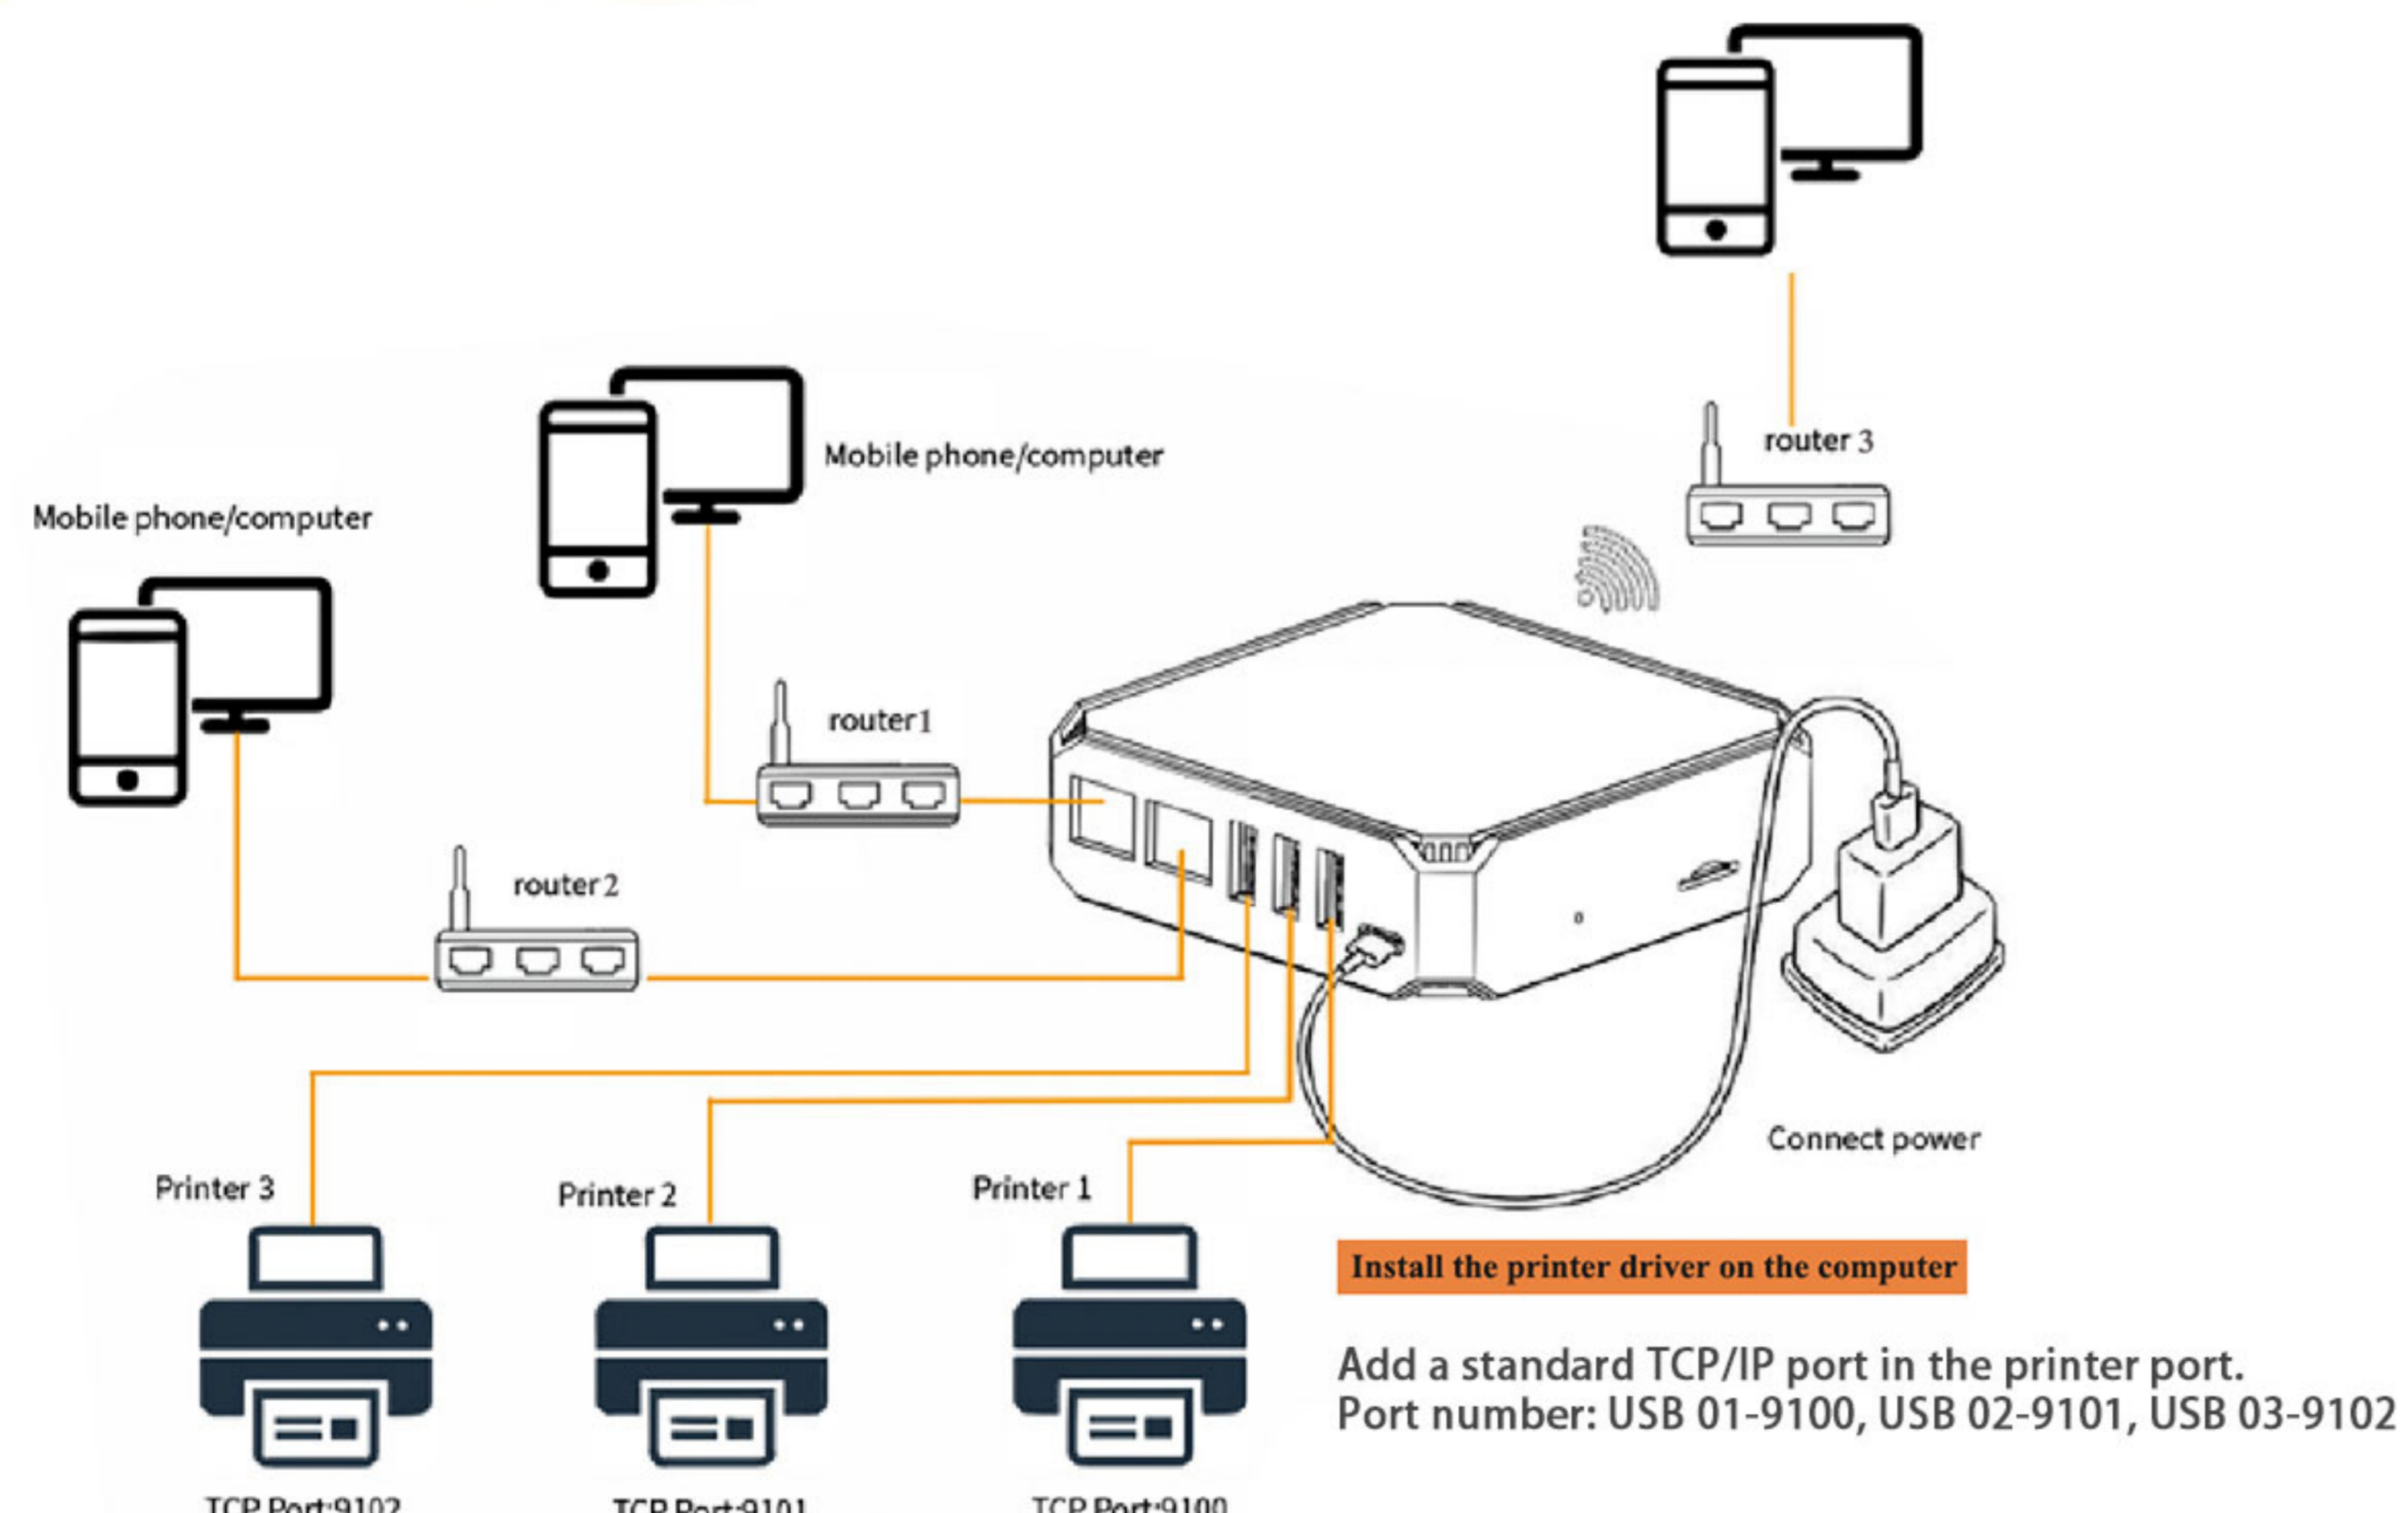

Quick User Guide

Accessories

Standard accessories

1 Status Indication

1. Bluetooth Status
2. Printer Status
3. Network Status
4. Power Status

Interface Description

1. Ethernet 1
2. Ethernet 0
3. USB 03 For Printer3
4. USB 02 For Printer2
5. USB 01 For Printer1
6. Power/Configuration Interface

2 Config Tool Download

Scan the QR code or visit the following link to download the device config tool and user manual:

Download link: <https://loyalty-secutech.com/wb06-print-server-documents/>

3 Config Tool Interface (Wired)

1. Connect the print server to the computer via USB cable, assign a valid IP address for it.
2. Reboot the print server, and connect it to the router via RJ45 cable.

4 Config Tool Interface (WiFi)

1. Connect the print server to the computer via USB cable.
2. Scan nearby WiFi, assign a valid IP address for the print server, and connect the print server to the router.

5 Install Printer

Click "Open the printer installation wizard" to install the printers

6 Computer Printing (Win/Mac)

Print server configuration is supported only on Windows OS.

Windows 2000/2003/XP/Vista/7/8/10/11

Install the printer driver on the computer.
Add a standard TCP/IP port in the printer port.
Port number: USB 01-9100, USB 02-9101, USB 03-9102

7 APP Download (Android)

Download the "PrinterShare" or "PrintHand" app from Google Play.

8 Bluetooth Printing

To use Bluetooth Print Server printing:

1. Connect the printer to USB 01 Port of the print server.
2. Turn on the Bluetooth of your computer, pair with the Bluetooth print server (no pin code required)
3. Obtain the Bluetooth networking COM number of the print server and assign it to the USB printer.

9 Workflow

10 Setting Demo Video

Demo video: <https://loyalty-secutech.com/video/>

Making Print Sharing Easy and Free!