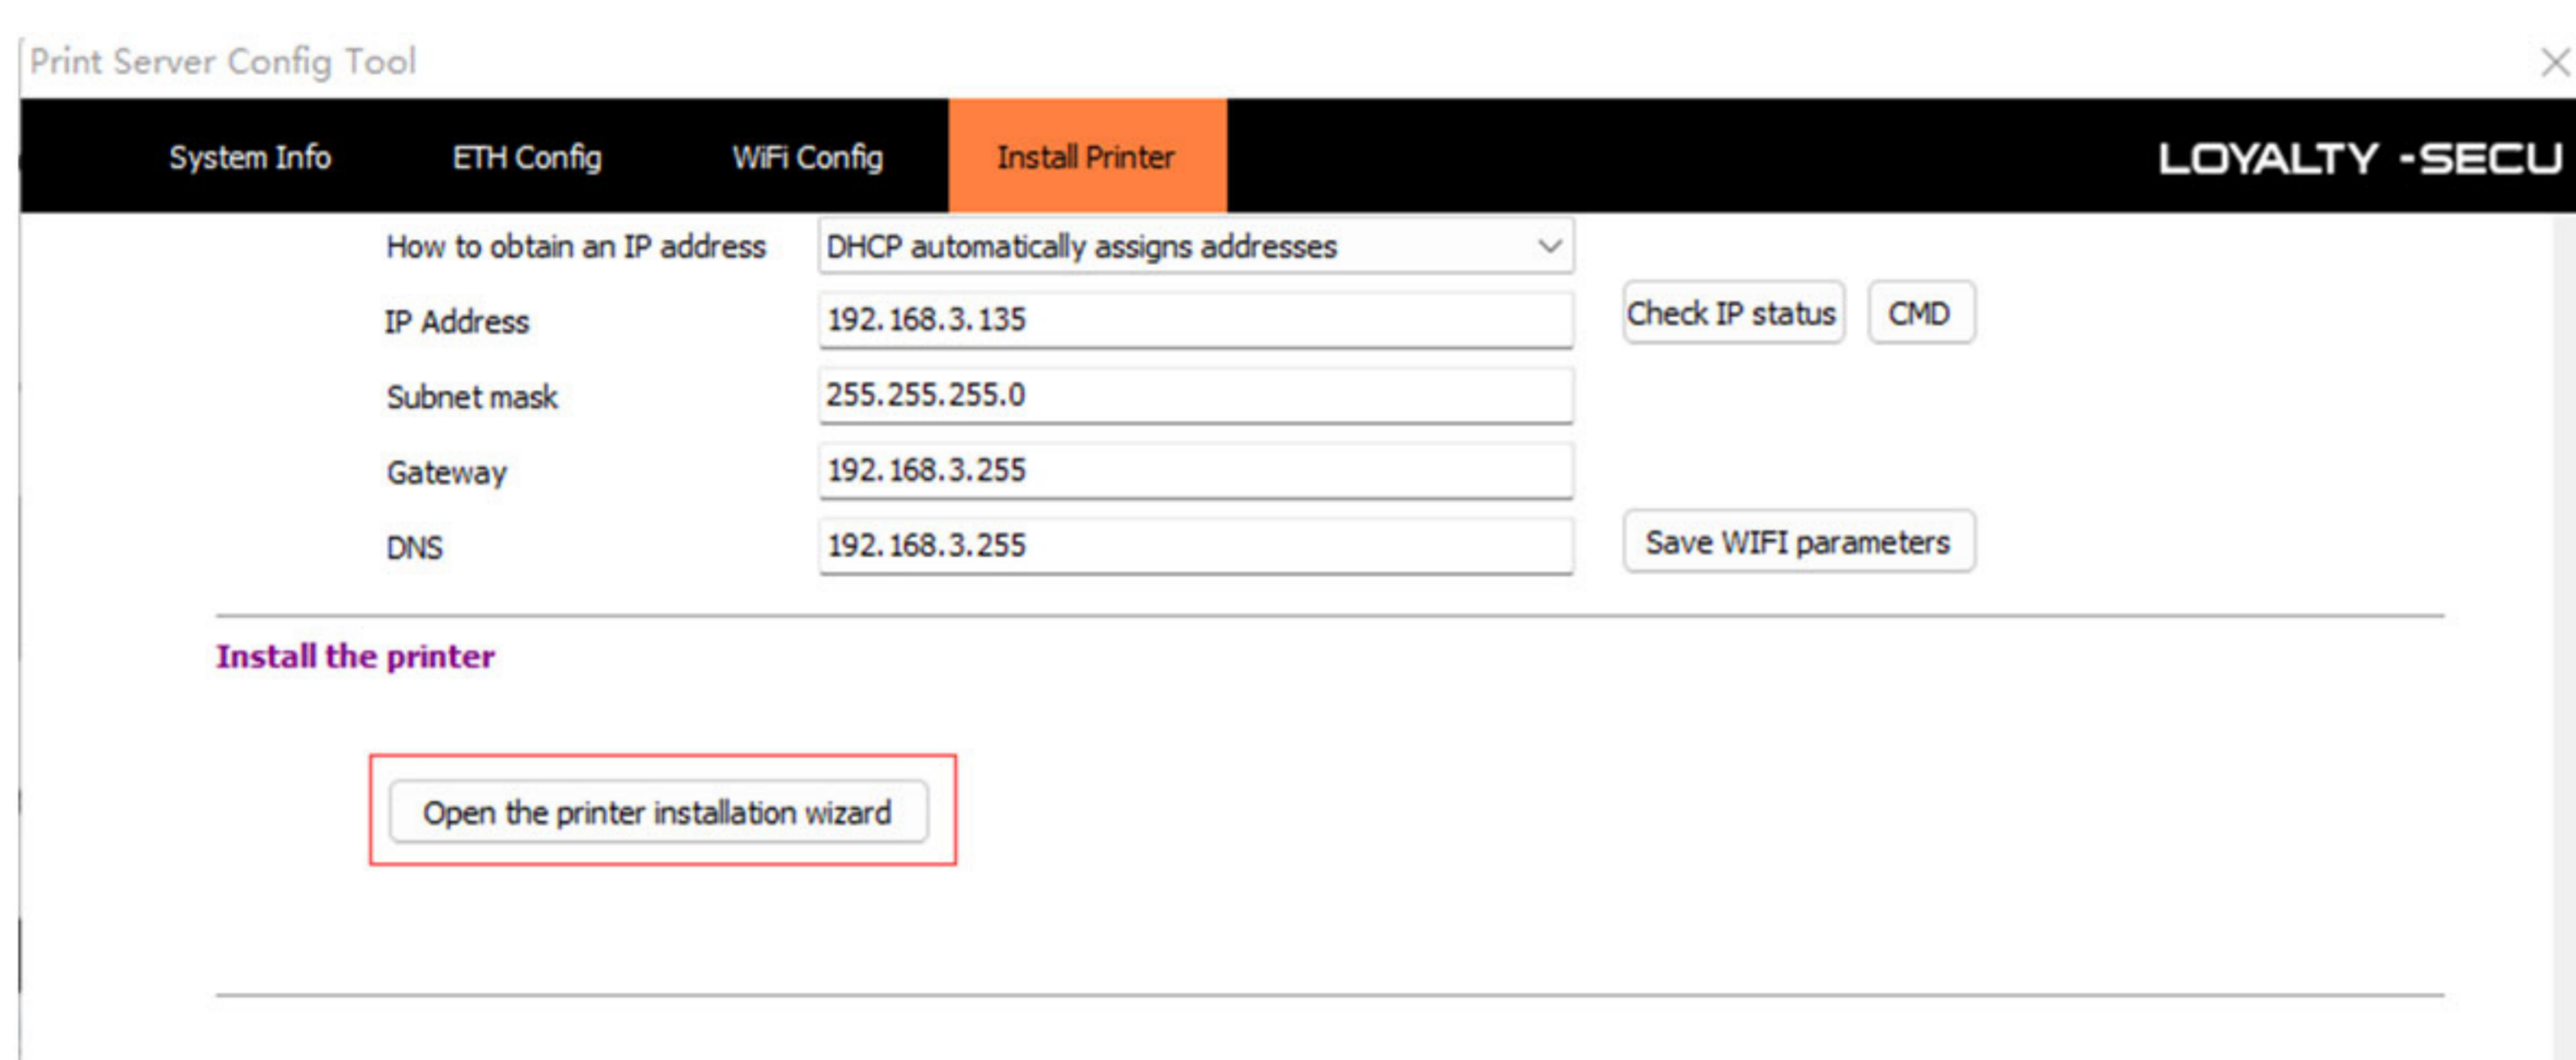

5 Install Printer

Click "Open the printer installation wizard" to install the printers

6 Computer Printing (Win/Mac)

Print server configuration is supported only on Windows OS.

Windows 2000/2003/XP/Vista/7/8/10/11

Install the printer driver on the computer.
Add a standard TCP/IP port in the printer port.
Port number: USB 01-9100, USB 02-9101, USB 03-9102