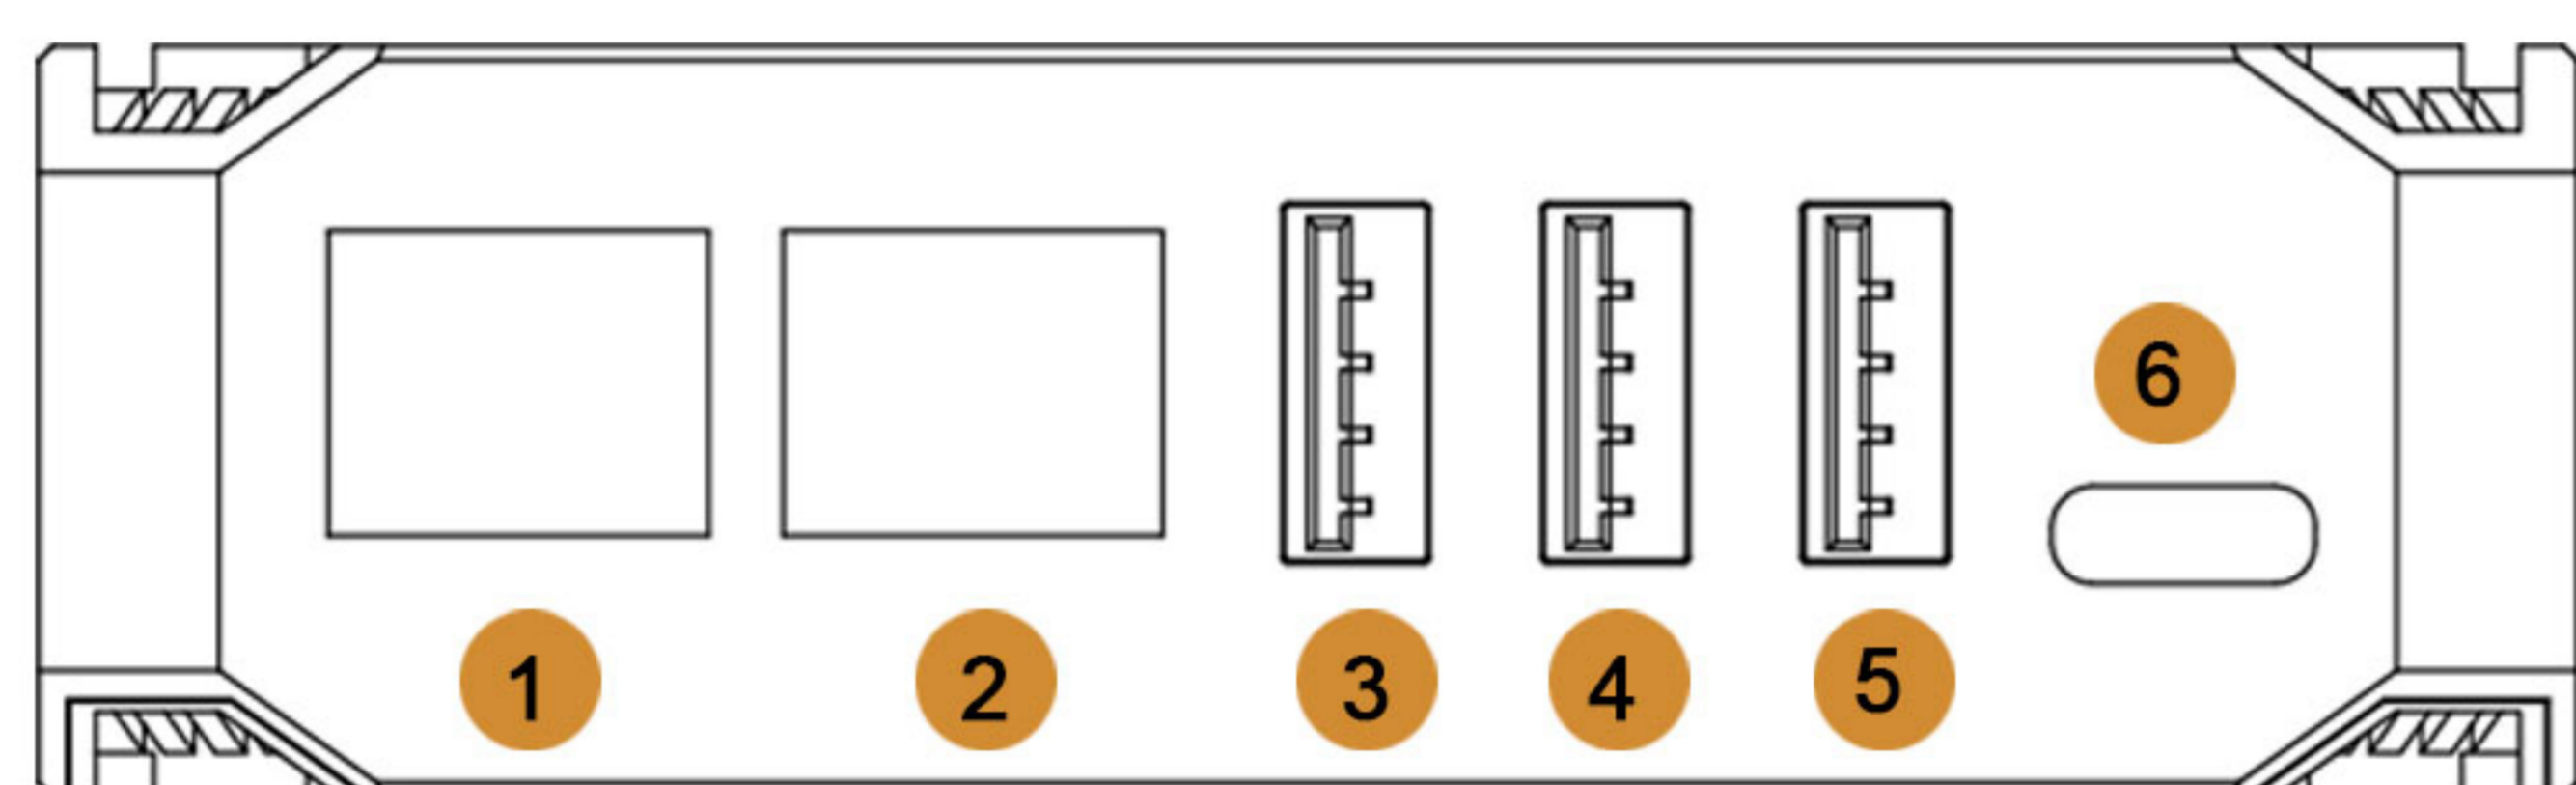

Interface Description

1. Ethernet 1
2. Ethernet 0
3. USB 03 For Printer3
4. USB 02 For Printer2
5. USB 01 For Printer1
6. Power/Configuration Interface