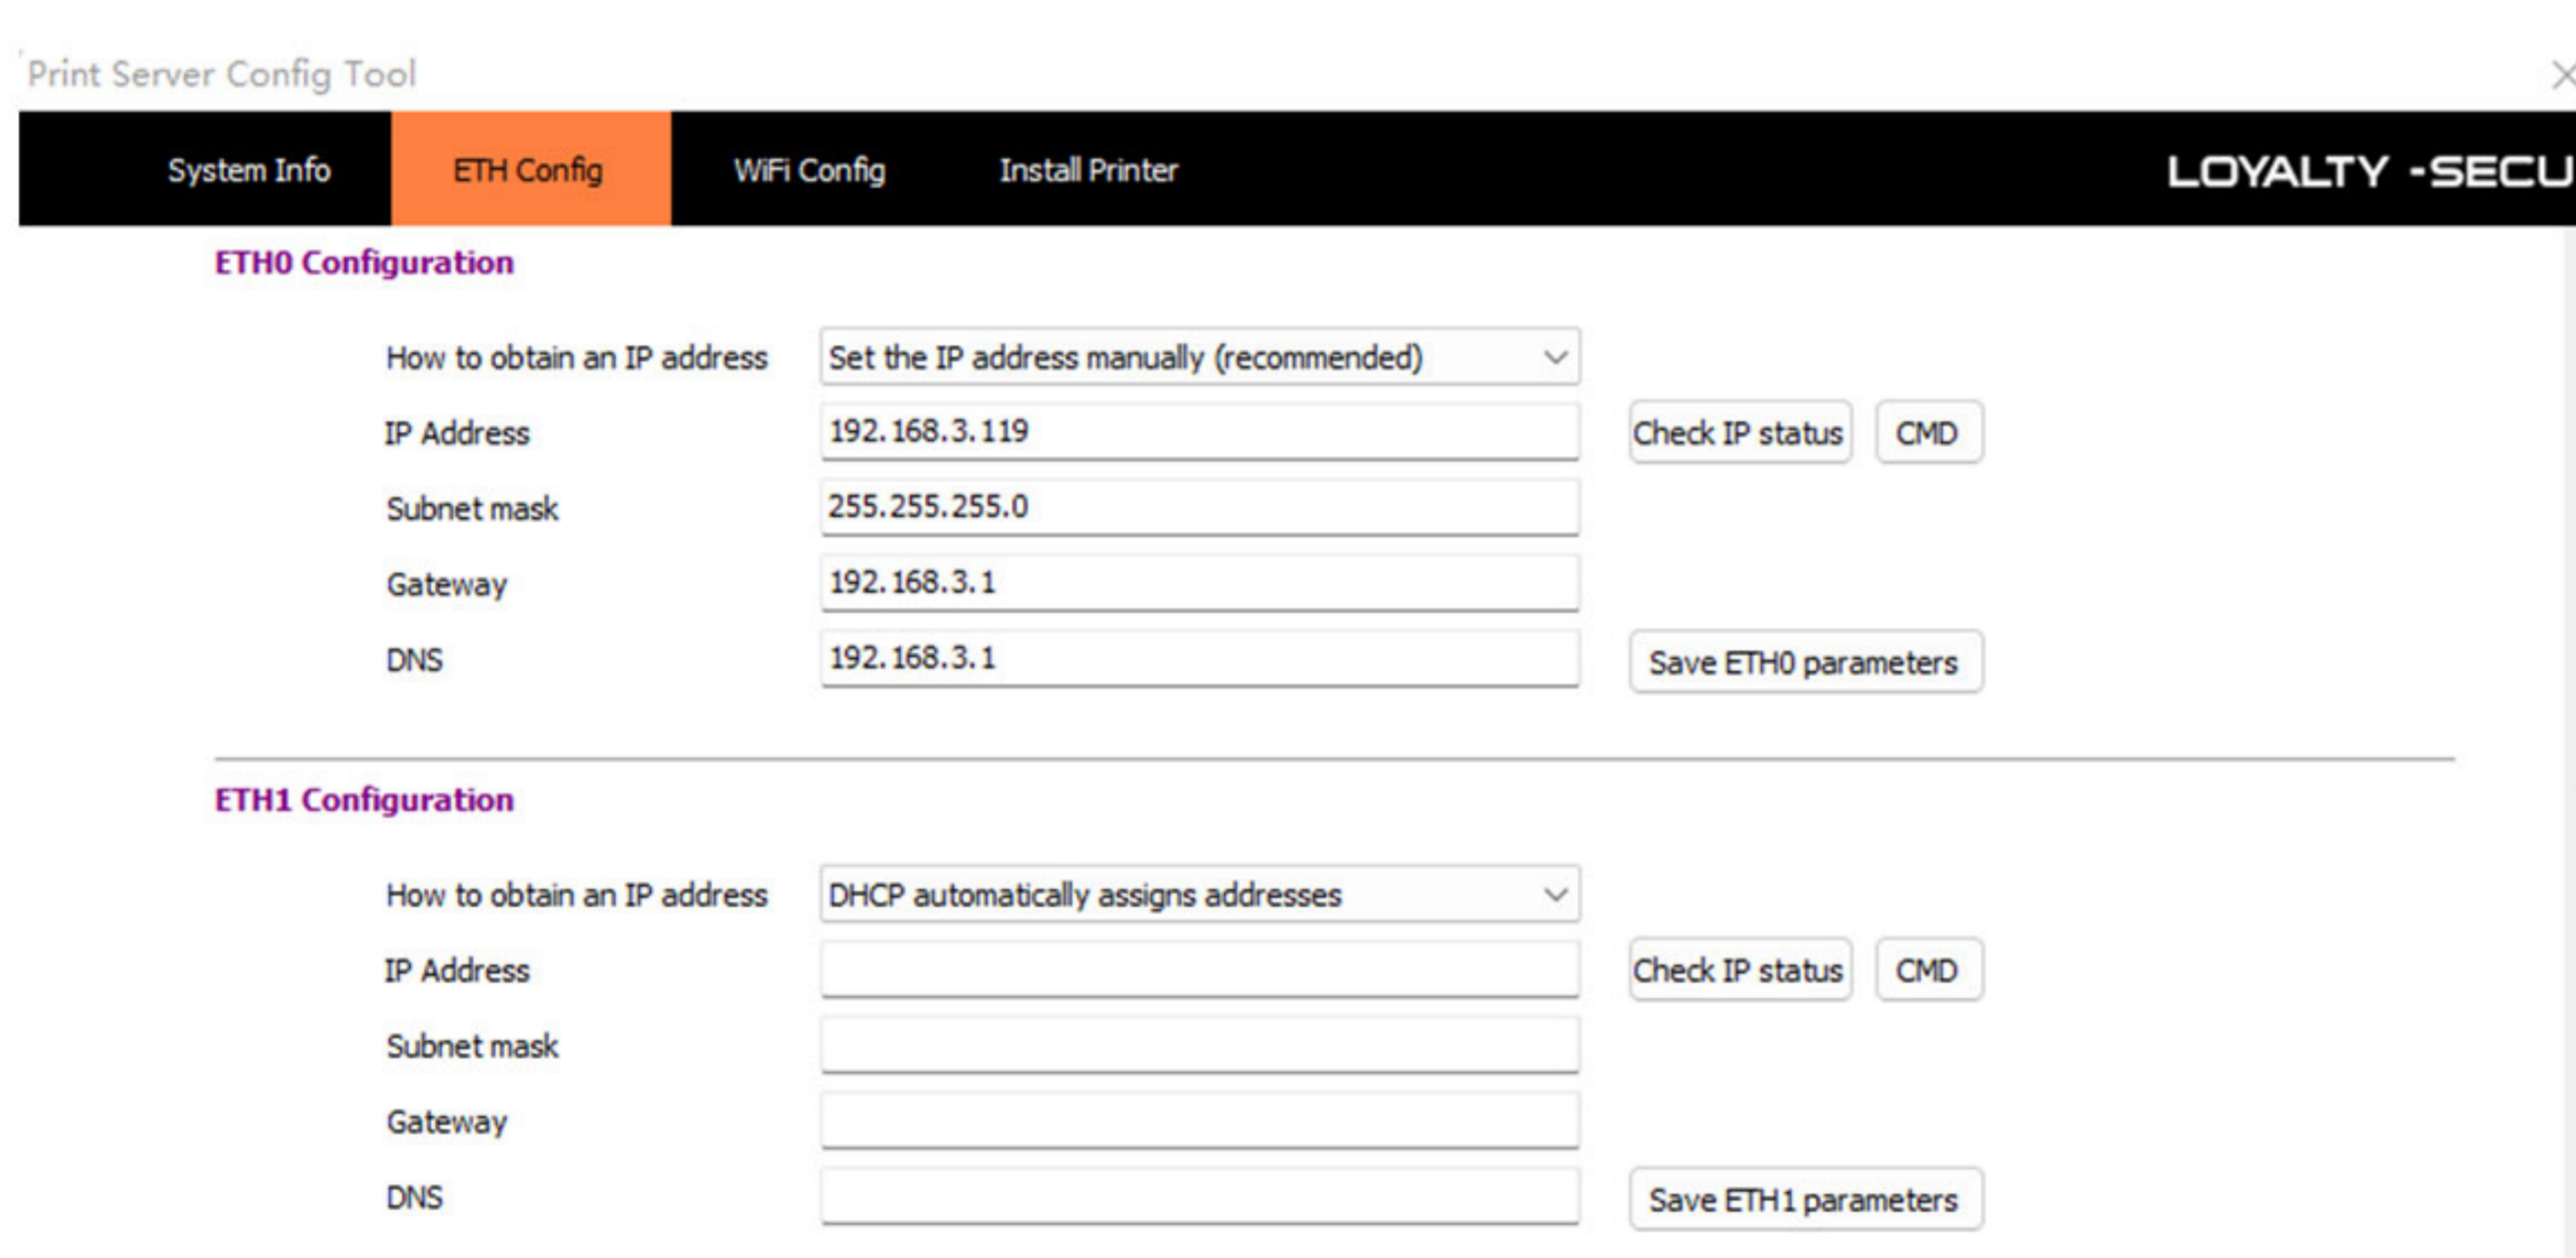

Quick User Guide

Accessories

Standard accessories

1 Status Indication

1. Bluetooth Status
2. Printer Status
3. Network Status
4. Power Status

Interface Description

1. Ethernet 1
2. Ethernet 0
3. USB 03 For Printer3
4. USB 02 For Printer2
5. USB 01 For Printer1
6. Power/Configuration Interface

2 Config Tool Download

Scan the QR code or visit the following link to download the device config tool and user manual:

Download link: <https://loyalty-secutech.com/wb06-print-server-documents/>

3 Config Tool Interface (Wired)

1. Connect the print server to the computer via USB cable, assign a valid IP address for it.
2. Reboot the print server, and connect it to the router via RJ45 cable.

4 Config Tool Interface (WiFi)

1. Connect the print server to the computer via USB cable.
2. Scan nearby WiFi, assign a valid IP address for the print server, and connect the print server to the router.

5 Install Printer

Click "Open the printer installation wizard" to install the printers

6 Computer Printing (Win/Mac)

Print server configuration is supported only on Windows OS.

Windows 2000/2003/XP/Vista/7/8/10/11

Install the printer driver on the computer.
Add a standard TCP/IP port in the printer port.
Port number: USB 01-9100, USB 02-9101, USB 03-9102

7 APP Download (Android)

Download the "PrinterShare" or "PrintHand" app from Google Play.

8 Bluetooth Printing

To use Bluetooth Print Server printing:

1. Connect the printer to USB 01 Port of the print server.
2. Turn on the Bluetooth of your computer, pair with the Bluetooth print server (no pin code required)
3. Obtain the Bluetooth networking COM number of the print server and assign it to the USB printer.

9 Workflow

10 Setting Demo Video

Demo video: <https://loyalty-secutech.com/video/>

Making Print Sharing Easy and Free!